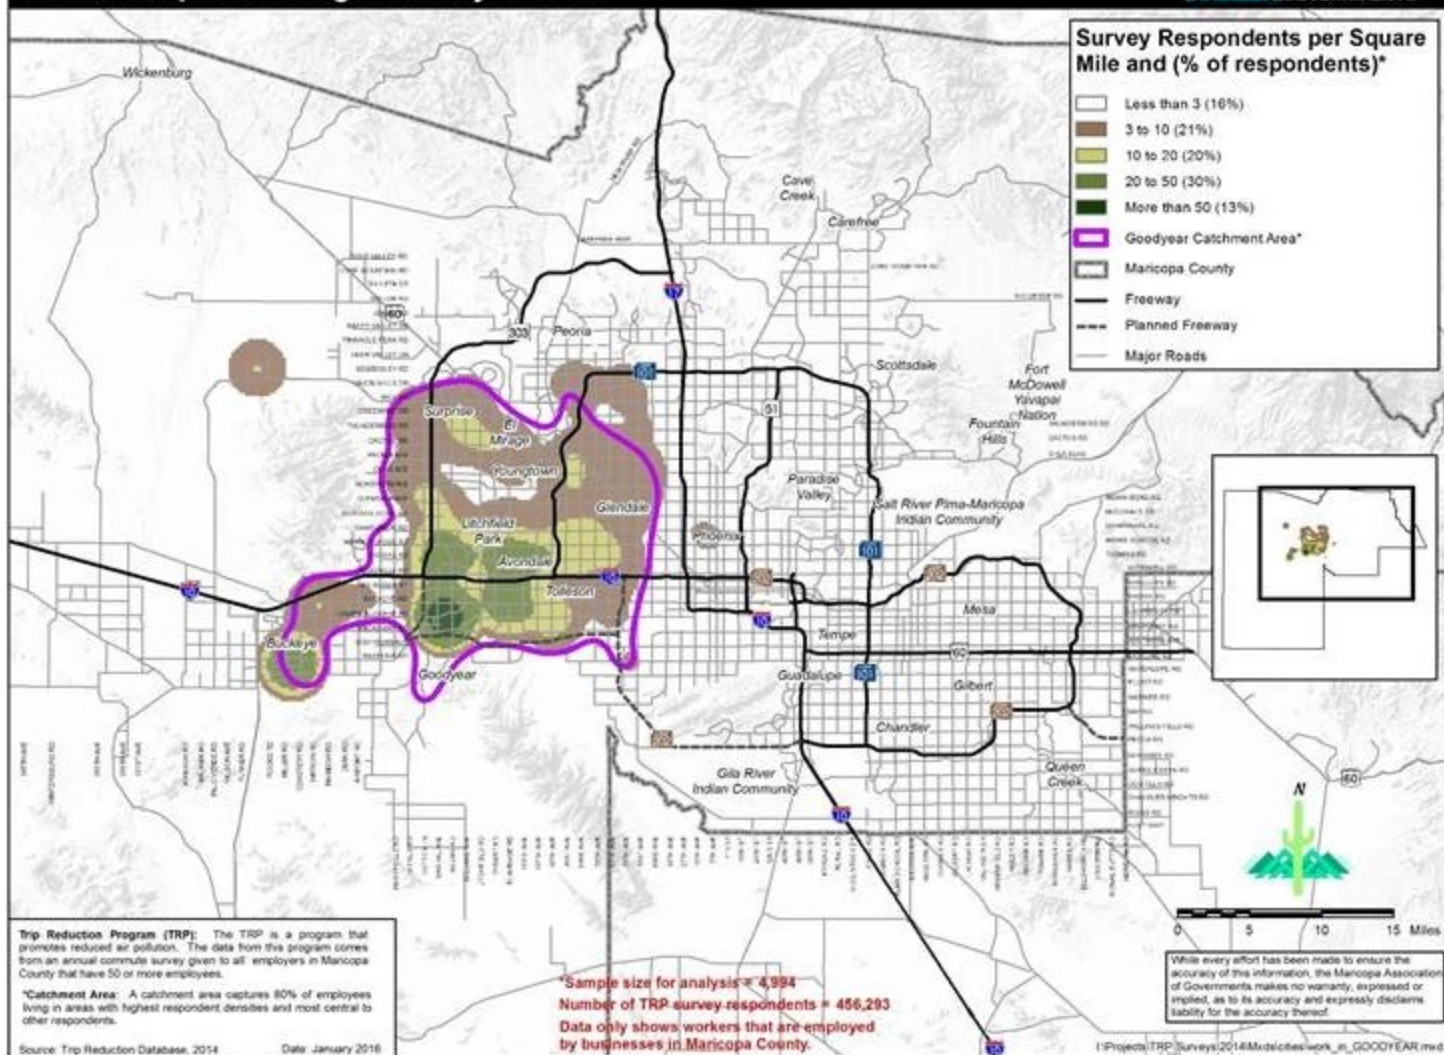

Where People Working in Goodyear Live

Sample size for analysis = 4,994
Number of TRP survey respondents = 456,293
Data only shows workers that are employed by businesses in Maricopa County.