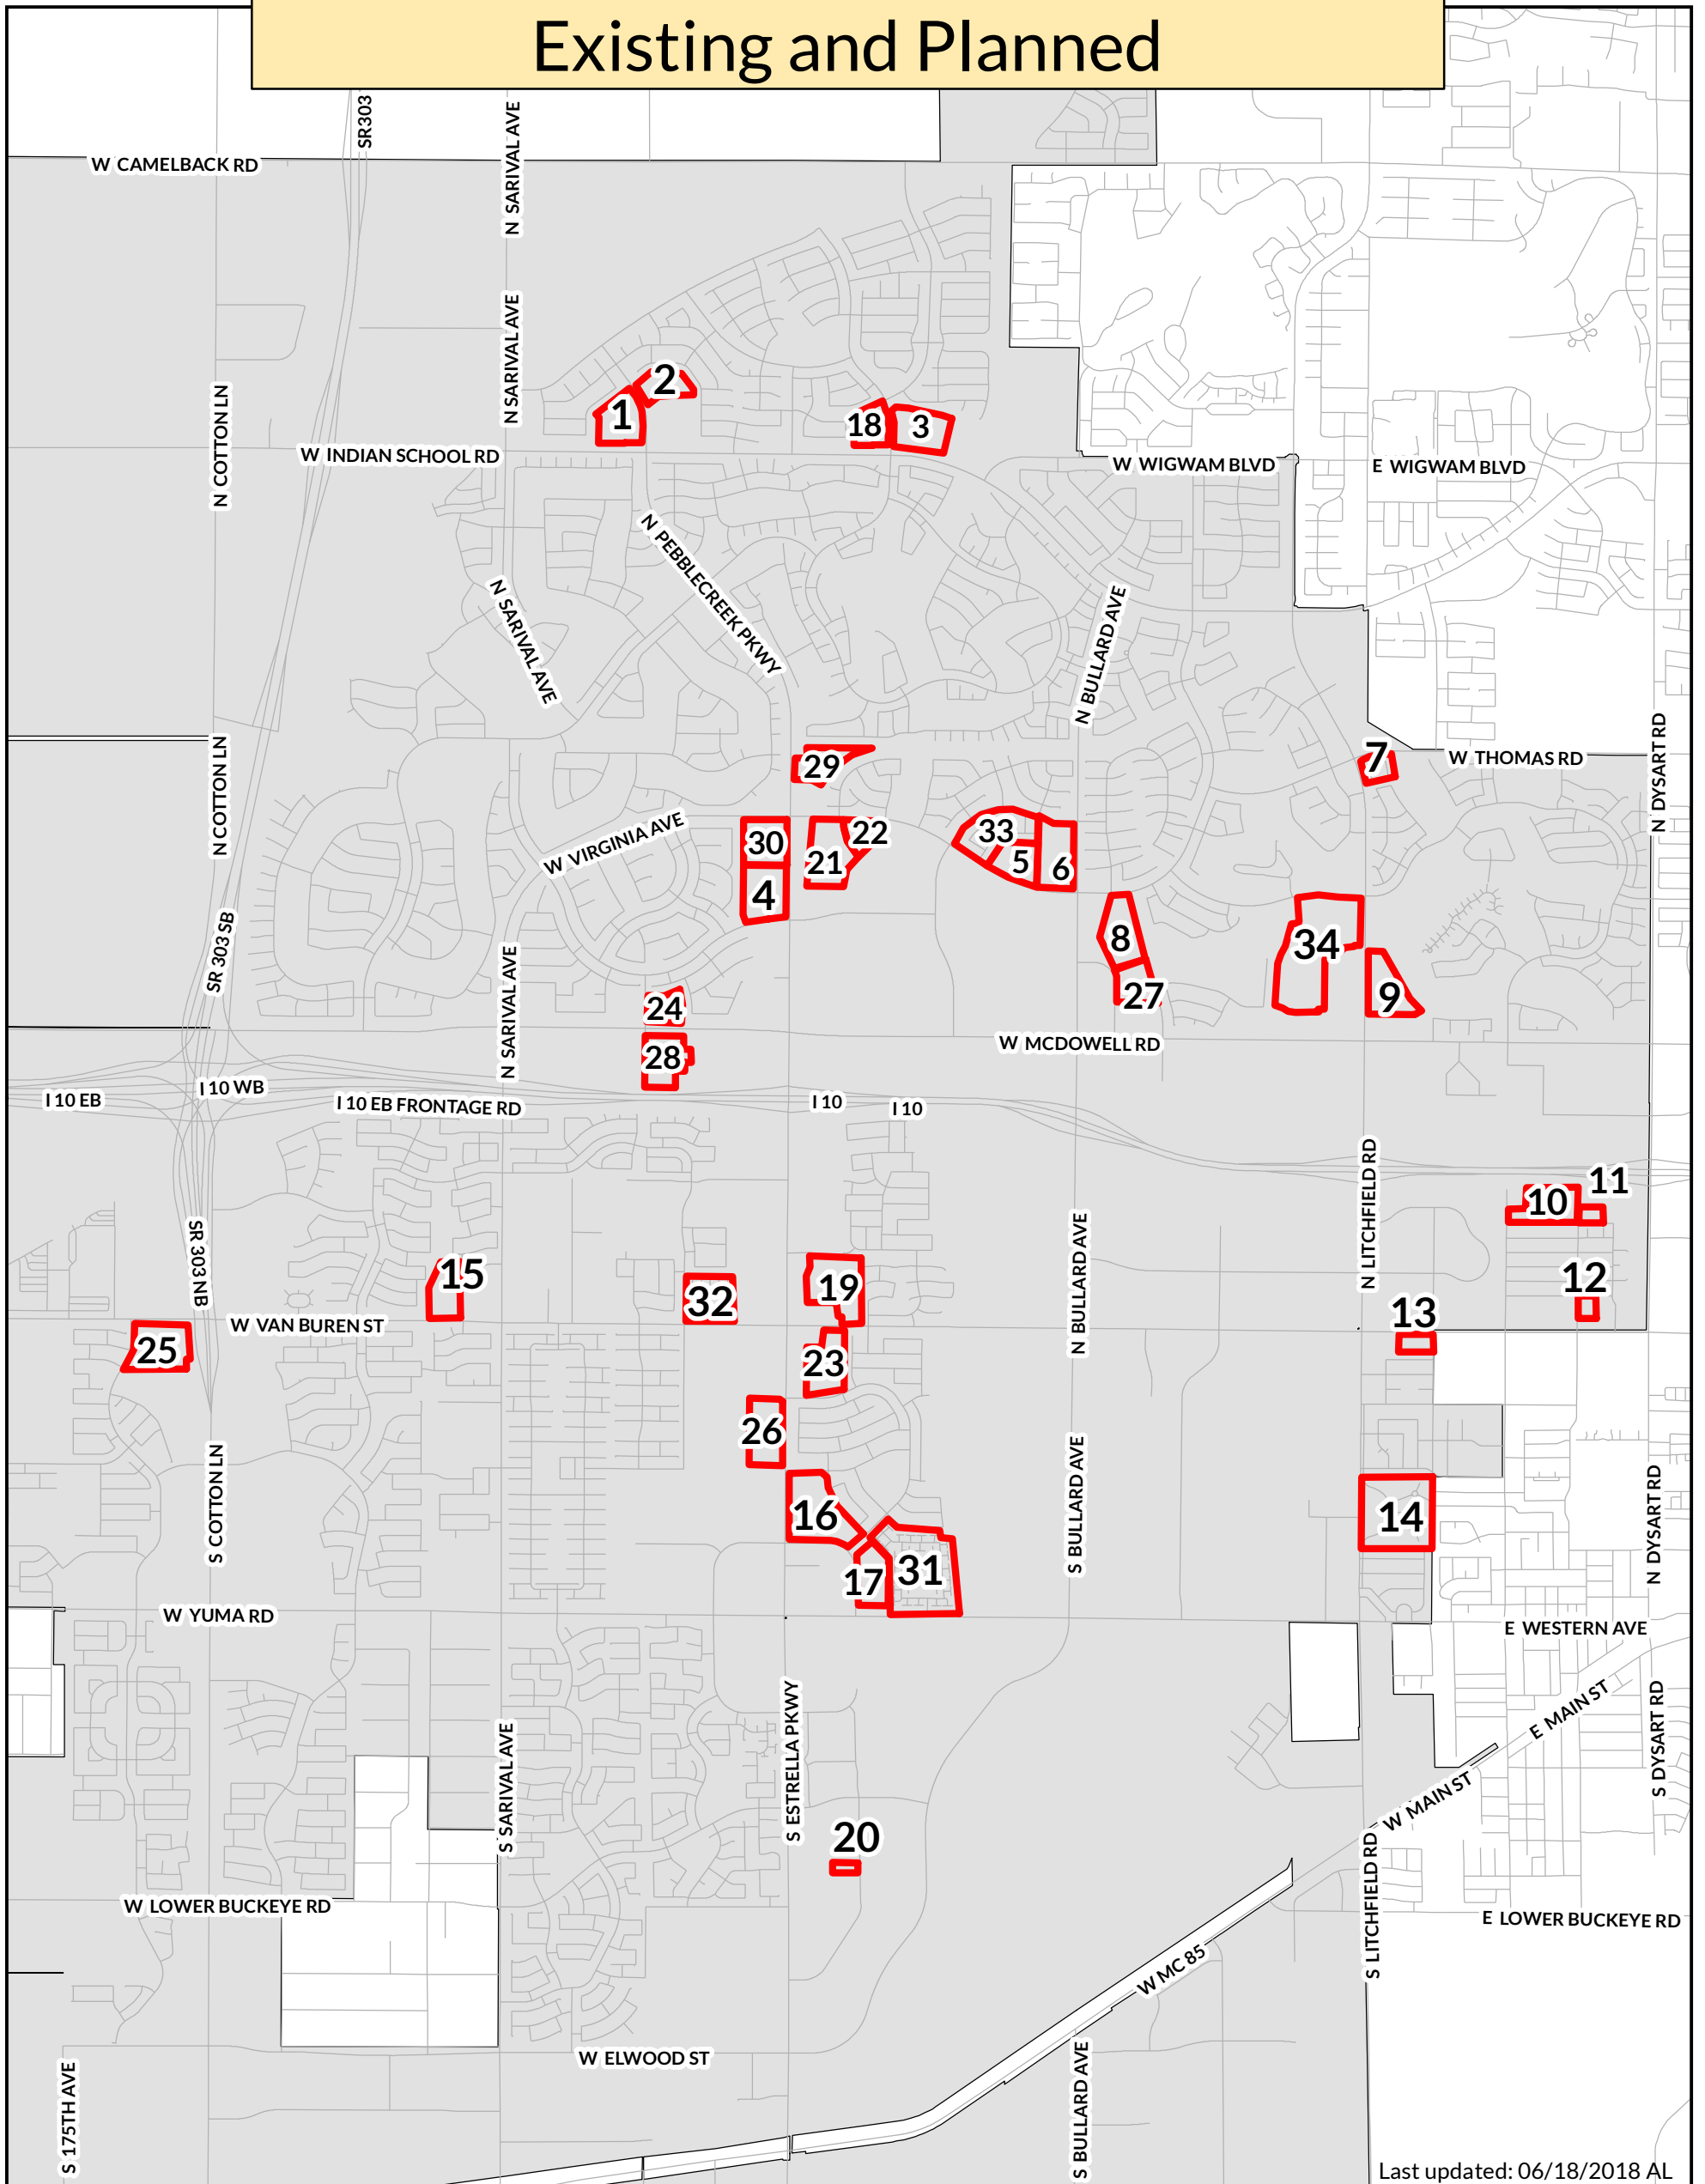

# City of Goodyear Multifamily Development Inventory Existing and Planned

Last updated: 06/18/2018 AL

- |   |                                   |   |
|---|-----------------------------------|---|
| 1. Paseo at Pebble Creek                | 12. The Greens of Litchfield      | 23. Avilla - Centerra Crossings                   |
| 2. Villas at Palm Valley                | 13. Greenwood Apartments          | 24. Lux Apartments at Goodyear                    |
| 3. Harmony at Goodyear                  | 14. Park Shadows                  | 25. Christopher Todd Communities at Canyon Trails |
| 4. Southpark at Goodyear                | 15. Encantada at Canyon Trails    | 26. Bungalows at Hudson Commons                   |
| 5. Villages at Rio Paseo                | 16. Serafina Apartments           | 27. Goodyear 145 - NextGen Apts                   |
| 6. Aldea at Estrella Falls              | 17. Lunaire Apartments            | 28. Papago Apartments - PB Bell                   |
| 7. Pyramids at Goodyear                 | 18. Avilla at Palm Valley         | 29. KB Courthomes                                 |
| 8. Adiamo at Palm Valley                | 19. Cottages on Estrella          | 30. Villages at Pebble Creek                      |
| 9. Palm Valley Luxury Apartments        | 20. Clubhouse at Ballpark Village | 31. Centerra - Courthomes                         |
| 10. Desert Sage Apartments              | 21. Liv Goodyear - Parcel A       | 32. Cottages at Rio Paseo                         |
| 11. Country Aire - aka Vista del Camino | 22. Liv Goodyear - Parcel B       | 33. Vistas at Palm Valley                         |